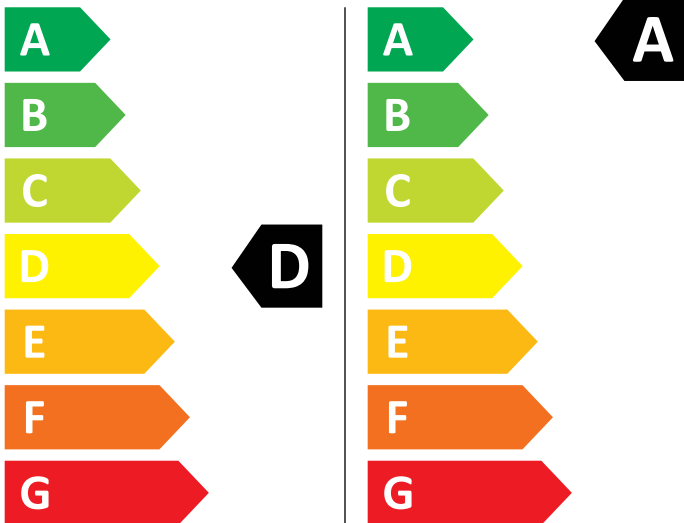

# ENERG

Electrolux

EW7W2682C 914612214

🚰 265 kWh/100

💧 42 kWh/100

5,0 kg

8,0 kg

62 L